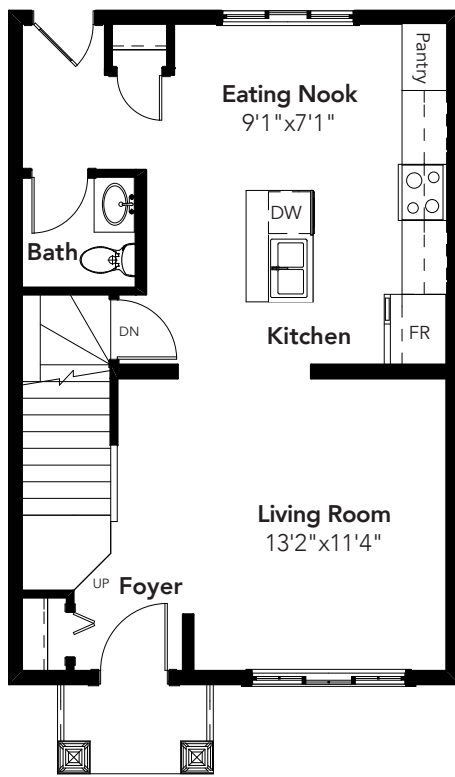

SIMPLE COLLECTION

BELIZE

3 BEDS
2.5 BATHS
1212 SQ FT
20' WIDE

MAIN: 600 SQ FT

SECOND: 712 SQ FT

© 2020 Landmark Group of Companies Inc. All rights reserved. Any use or reproduction in whole or in part of these promotional materials without the prior written authorization of Landmark Group of Companies Inc. is strictly prohibited. Floor plans, specifications, pricing and dimensions shown are approximate and subject to change without notice. Artist rendering shown. Interior room dimensions are taken from inside of walls. Garage dimensions are taken from outside of walls. Revised February 2, 2018.