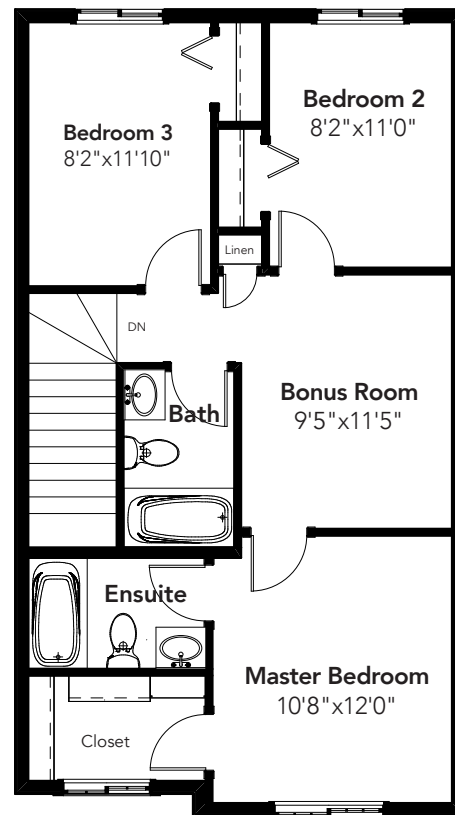

SIMPLE COLLECTION

BELIZE

3 BEDS
2.5 BATHS
1212 SQ FT
20' WIDE

MAIN: 600 SQ FT

SECOND: 712 SQ FT

© 2020 Landmark Group of Companies Inc. All rights reserved. Any use or reproduction in whole or in part of these promotional materials without the prior written authorization of Landmark Group of Companies Inc. is strictly prohibited. Floor plans, specifications, pricing and dimensions shown are approximate and subject to change without notice. Artist rendering shown. Interior room dimensions are taken from inside of walls. Garage dimensions are taken from outside of walls. Revised February 2, 2018.