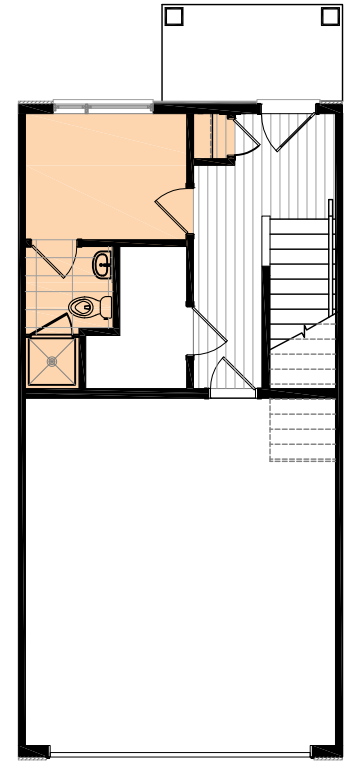

CALLA

3 BEDS | 2 BATHS | 1618 SQ. FT.

MAIN:
254 SQ. FT.

SECOND:
673 SQ. FT.

THIRD:
691 SQ. FT.

2 Bedroom Option

2 Bedroom - Loft
Option A

2 Bedroom - Loft
Option B

Flex Room Option

3 Pce Bath Option

3 Pce Bath - Flex Room
Option

CALLA

TYPICAL OPTIONS

SIDE BY SIDE
LAUNDRY

DUAL MASTER
WALK IN CLOSETS
Calla and Calla I Models

PET WASH