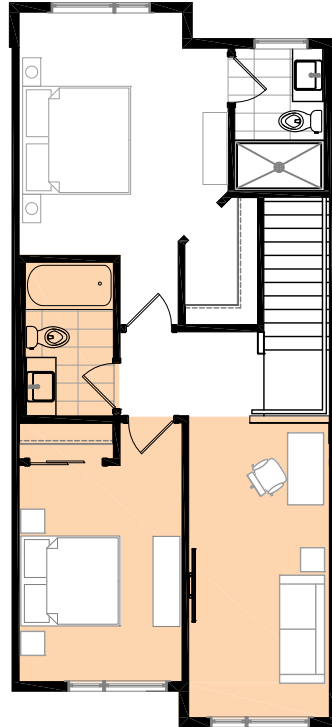

CALLA

3 BEDS | 2 BATHS | 1618 SQ. FT.

MAIN:
254 SQ. FT.

SECOND:
673 SQ. FT.

THIRD:
691 SQ. FT.

2 Bedroom Option

2 Bedroom - Loft
Option A

2 Bedroom - Loft
Option B

Flex Room Option

3 Pce Bath Option

3 Pce Bath - Flex Room
Option

CALLA

TYPICAL OPTIONS

SIDE BY SIDE
LAUNDRY

DUAL MASTER
WALK IN CLOSETS
Calla and Calla I Models

PET WASH