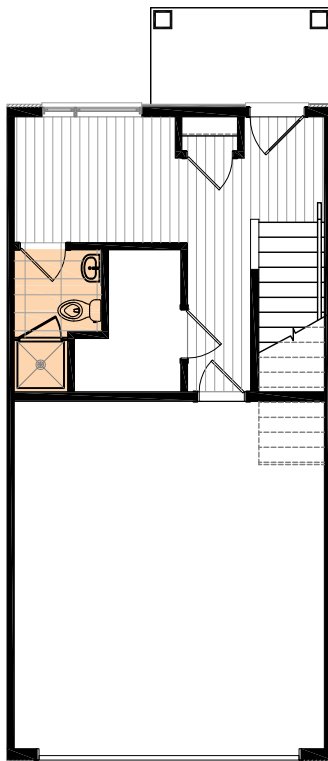

CALLA

3 BEDS | 2 BATHS | 1618 SQ. FT.

MAIN:
254 SQ. FT.

SECOND:
673 SQ. FT.

THIRD:
691 SQ. FT.

2 Bedroom Option

2 Bedroom - Loft
Option A

2 Bedroom - Loft
Option B

Flex Room Option

3 Pce Bath Option

3 Pce Bath - Flex Room
Option

CALLA

TYPICAL OPTIONS

SIDE BY SIDE
LAUNDRY

DUAL MASTER
WALK IN CLOSETS
Calla and Calla I Models

PET WASH