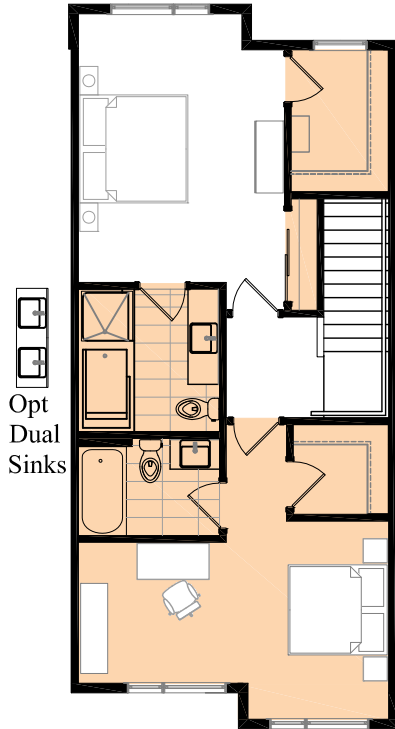

CALLA

3 BEDS | 2 BATHS | 1618 SQ. FT.

MAIN:
254 SQ. FT.

SECOND:
673 SQ. FT.

THIRD:
691 SQ. FT.

2 Bedroom Option

2 Bedroom - Loft
Option A

2 Bedroom - Loft
Option B

Flex Room Option

3 Pce Bath Option

3 Pce Bath - Flex Room
Option

CALLA

TYPICAL OPTIONS

SIDE BY SIDE
LAUNDRY

DUAL MASTER
WALK IN CLOSETS
Calla and Calla I Models

PET WASH