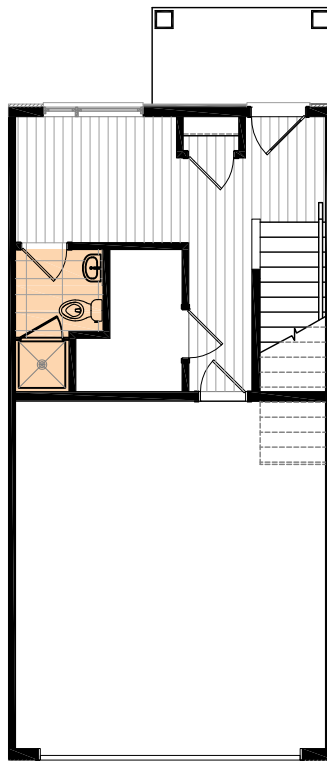

CALLA

3 BEDS | 2 BATHS | 1618 SQ. FT.

MAIN:
254 SQ. FT.

SECOND:
673 SQ. FT.

THIRD:
691 SQ. FT.

2 Bedroom Option

2 Bedroom - Loft
Option A

2 Bedroom - Loft
Option B

Flex Room Option

3 Pce Bath Option

3 Pce Bath - Flex Room
Option

CALLA

TYPICAL OPTIONS

SIDE BY SIDE
LAUNDRY

DUAL MASTER
WALK IN CLOSETS
Calla and Calla I Models

PET WASH