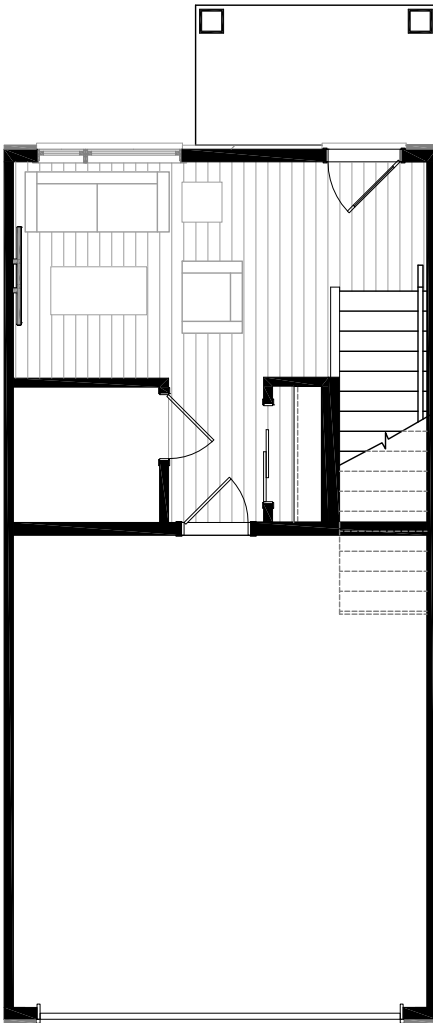

CALLA

3 BEDS | 2 BATHS | 1618 SQ. FT.

MAIN:
254 SQ. FT.

SECOND:
673 SQ. FT.

THIRD:
691 SQ. FT.

2 Bedroom Option

2 Bedroom - Loft
Option A

2 Bedroom - Loft
Option B

Flex Room Option

3 Pce Bath Option

3 Pce Bath - Flex Room
Option

CALLA

TYPICAL OPTIONS

SIDE BY SIDE
LAUNDRY

DUAL MASTER
WALK IN CLOSETS
Calla and Calla I Models

PET WASH