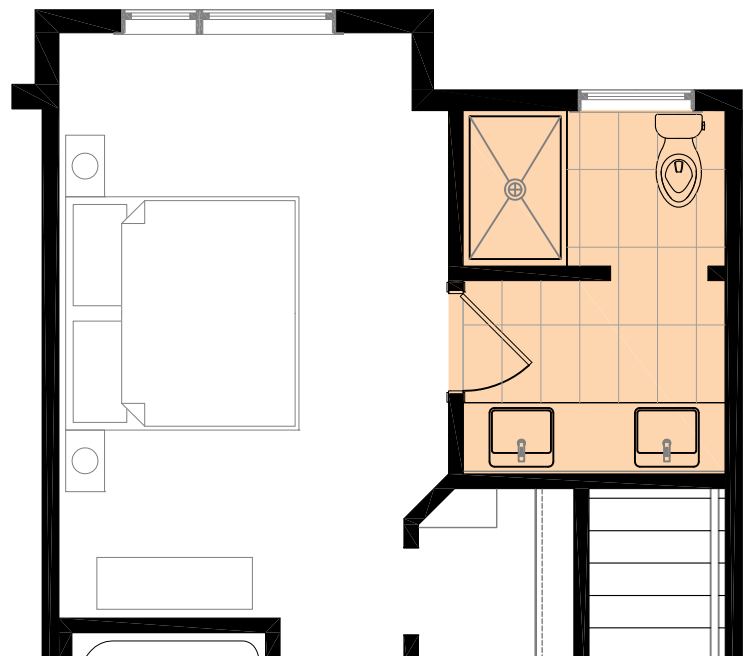

CALLA

3 BEDS | 2 BATHS | 1618 SQ. FT.

MAIN:
254 SQ. FT.

SECOND:
673 SQ. FT.

THIRD:
691 SQ. FT.

2 Bedroom Option

2 Bedroom - Loft
Option A

2 Bedroom - Loft
Option B

Flex Room Option

3 Pce Bath Option

3 Pce Bath - Flex Room
Option

CALLA

TYPICAL OPTIONS

SIDE BY SIDE
LAUNDRY

DUAL MASTER
WALK IN CLOSETS
Calla and Calla I Models

PET WASH