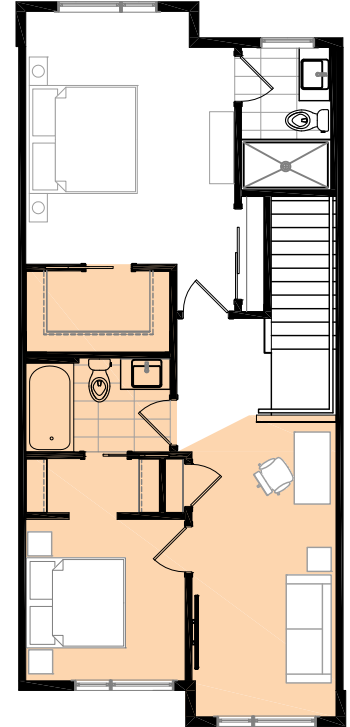

CALLA

3 BEDS | 2 BATHS | 1618 SQ. FT.

MAIN:
254 SQ. FT.

SECOND:
673 SQ. FT.

THIRD:
691 SQ. FT.

2 Bedroom Option

2 Bedroom - Loft
Option A

2 Bedroom - Loft
Option B

Flex Room Option

3 Pce Bath Option

3 Pce Bath - Flex Room
Option

CALLA

TYPICAL OPTIONS

SIDE BY SIDE
LAUNDRY

DUAL MASTER
WALK IN CLOSETS
Calla and Calla I Models

PET WASH