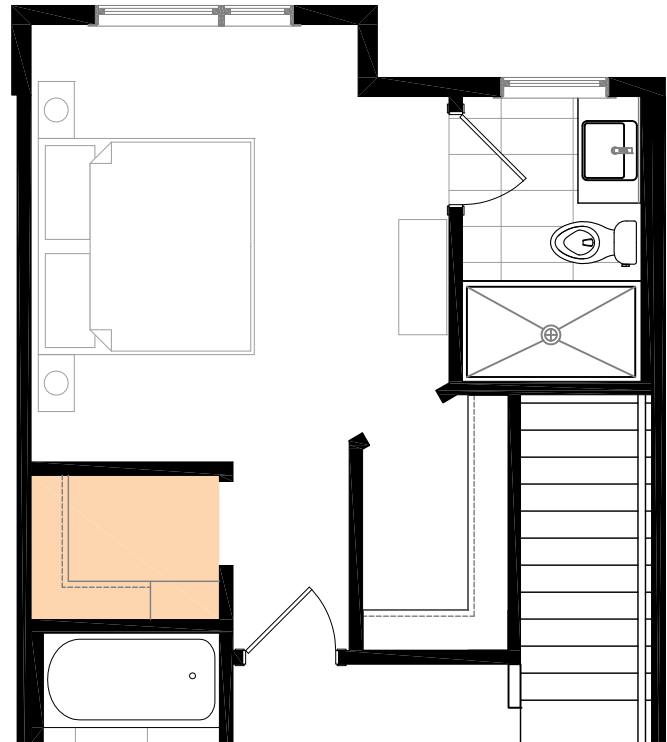

CALLA

3 BEDS | 2 BATHS | 1618 SQ. FT.

MAIN:
254 SQ. FT.

SECOND:
673 SQ. FT.

THIRD:
691 SQ. FT.

2 Bedroom Option

2 Bedroom - Loft
Option A

2 Bedroom - Loft
Option B

Flex Room Option

3 Pce Bath Option

3 Pce Bath - Flex Room
Option

CALLA

TYPICAL OPTIONS

SIDE BY SIDE
LAUNDRY

DUAL MASTER
WALK IN CLOSETS
Calla and Calla I Models

PET WASH