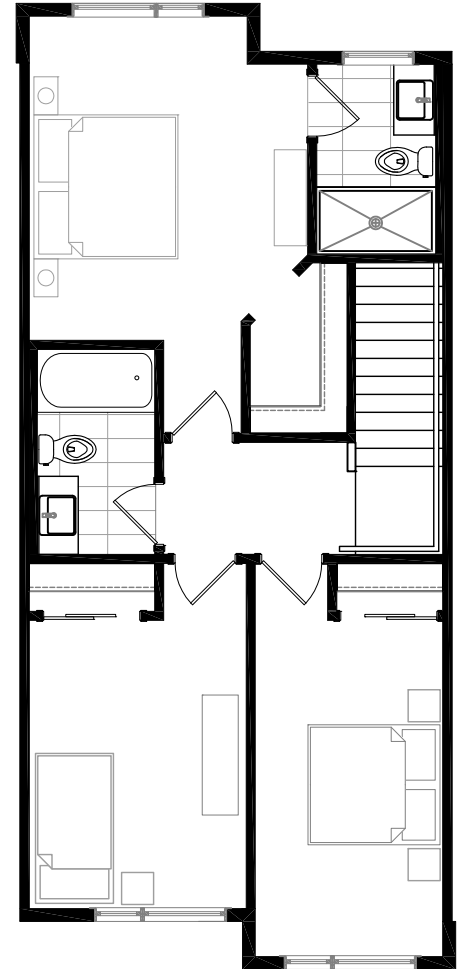

CALLA

3 BEDS | 2 BATHS | 1618 SQ. FT.

MAIN:
254 SQ. FT.

SECOND:
673 SQ. FT.

THIRD:
691 SQ. FT.

2 Bedroom Option

2 Bedroom - Loft
Option A

2 Bedroom - Loft
Option B

Flex Room Option

3 Pce Bath Option

3 Pce Bath - Flex Room
Option

CALLA

TYPICAL OPTIONS

SIDE BY SIDE
LAUNDRY

DUAL MASTER
WALK IN CLOSETS
Calla and Calla I Models

PET WASH