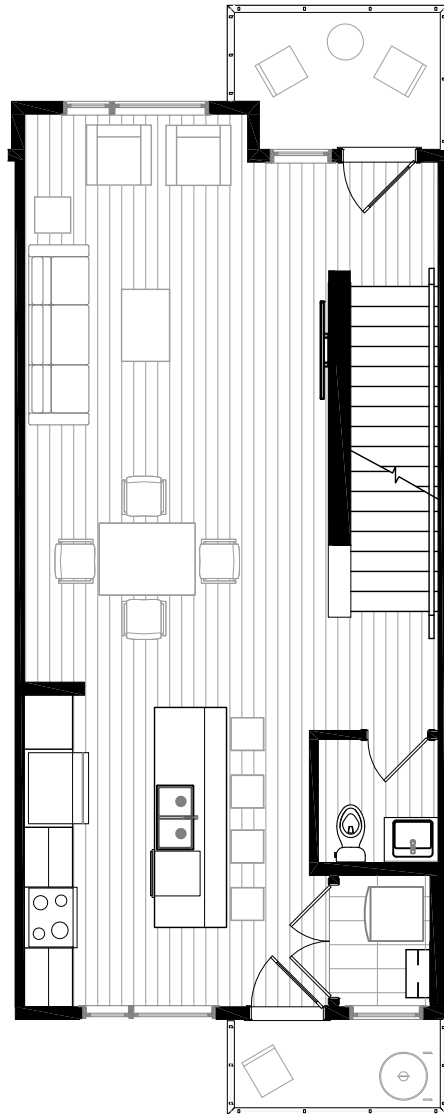

CALLA

3 BEDS | 2 BATHS | 1618 SQ. FT.

MAIN:
254 SQ. FT.

SECOND:
673 SQ. FT.

THIRD:
691 SQ. FT.

2 Bedroom Option

2 Bedroom - Loft
Option A

2 Bedroom - Loft
Option B

Flex Room Option

3 Pce Bath Option

3 Pce Bath - Flex Room
Option

CALLA

TYPICAL OPTIONS

SIDE BY SIDE
LAUNDRY

DUAL MASTER
WALK IN CLOSETS
Calla and Calla I Models

PET WASH