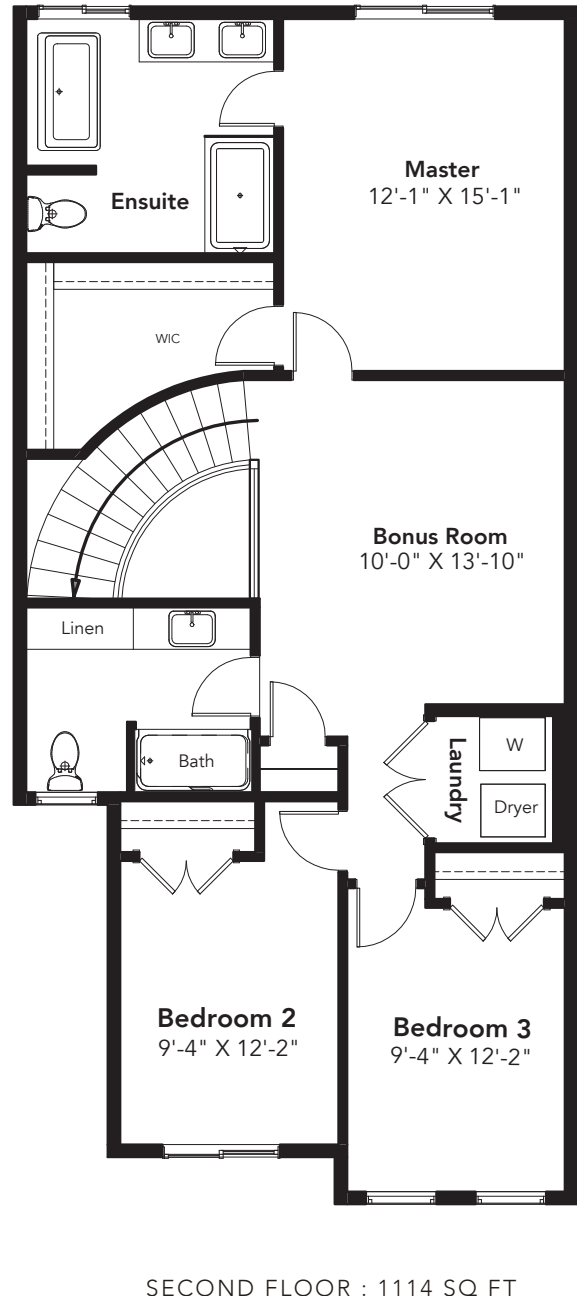

# HAMILTON

3 BEDS  
2.5 BATHS  
1905 SQ FT  
24' WIDE

© 2020 Landmark Group of Companies Inc. All rights reserved. Any use or reproduction in whole or in part of these promotional materials without the prior written authorization of Landmark Group of Companies Inc. is strictly prohibited. Floor plans, specifications, pricing and dimensions shown are approximate and subject to change without notice. Artist rendering shown. Interior room dimensions are taken from inside of walls. Garage dimensions are taken from outside of walls.