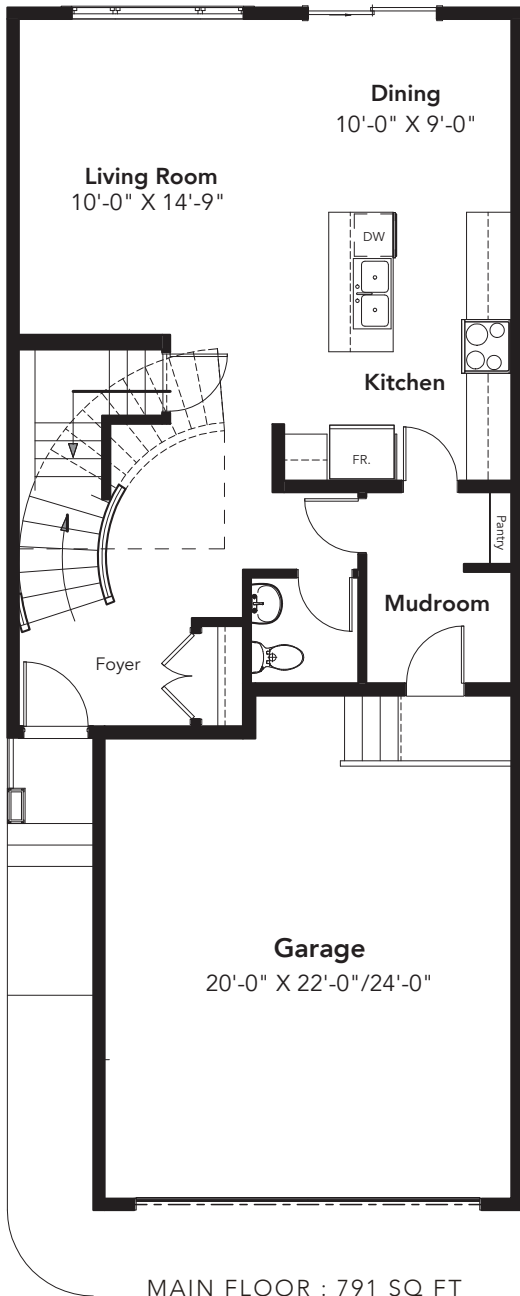

# HAMILTON

3 BEDS  
2.5 BATHS  
1905 SQ FT  
24' WIDE

© 2020 Landmark Group of Companies Inc. All rights reserved. Any use or reproduction in whole or in part of these promotional materials without the prior written authorization of Landmark Group of Companies Inc. is strictly prohibited. Floor plans, specifications, pricing and dimensions shown are approximate and subject to change without notice. Artist rendering shown. Interior room dimensions are taken from inside of walls. Garage dimensions are taken from outside of walls.