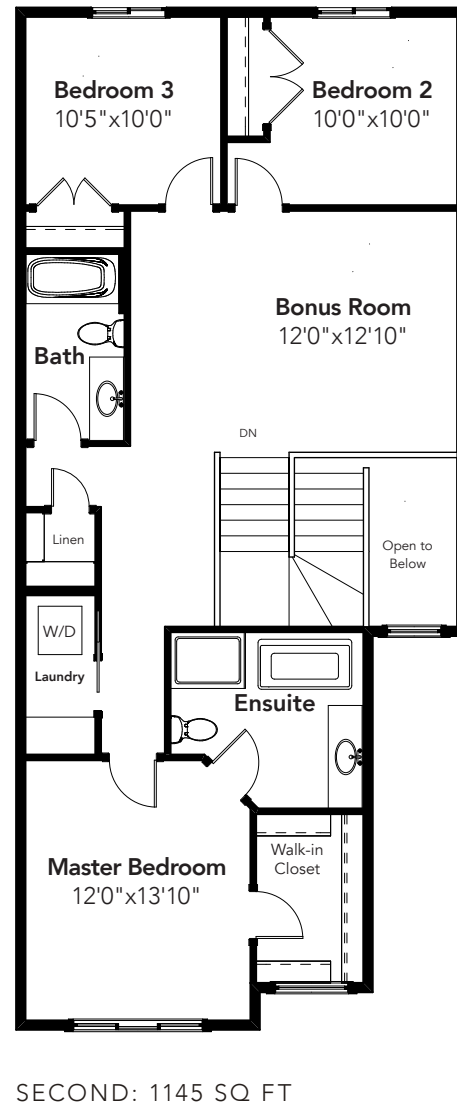

HAVANA

3 BEDS
2.5 BATHS
1909 SQ FT
24' WIDE

© 2019 Landmark Group of Companies Inc. All rights reserved. Any use or reproduction in whole or in part of these promotional materials without the prior written authorization of Landmark Group of Companies Inc. is strictly prohibited. Floor plans, specifications, pricing and dimensions shown are approximate and subject to change without notice. Artist rendering shown. Interior room dimensions are taken from inside of walls. Garage dimensions are taken from outside of walls.