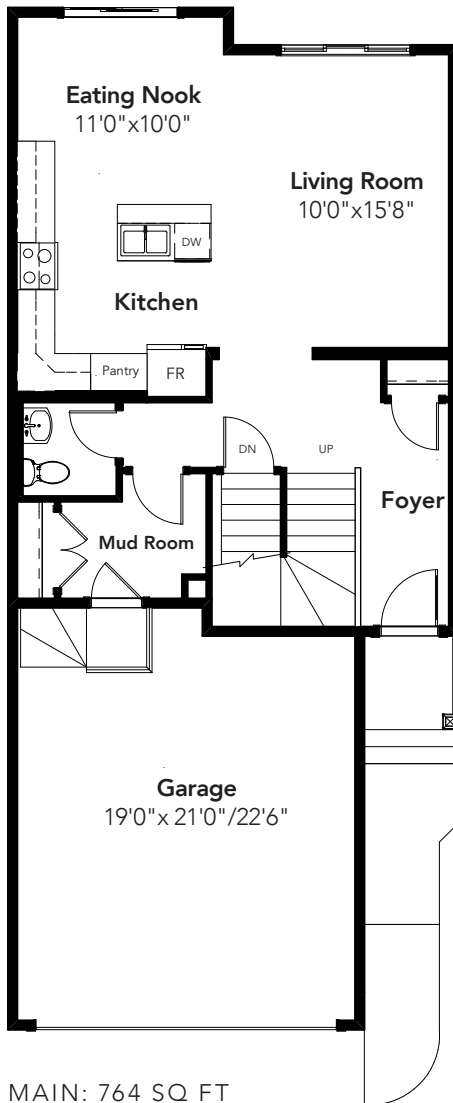

HAVANA

3 BEDS
2.5 BATHS
1909 SQ FT
24' WIDE

© 2019 Landmark Group of Companies Inc. All rights reserved. Any use or reproduction in whole or in part of these promotional materials without the prior written authorization of Landmark Group of Companies Inc. is strictly prohibited. Floor plans, specifications, pricing and dimensions shown are approximate and subject to change without notice. Artist rendering shown. Interior room dimensions are taken from inside of walls. Garage dimensions are taken from outside of walls.