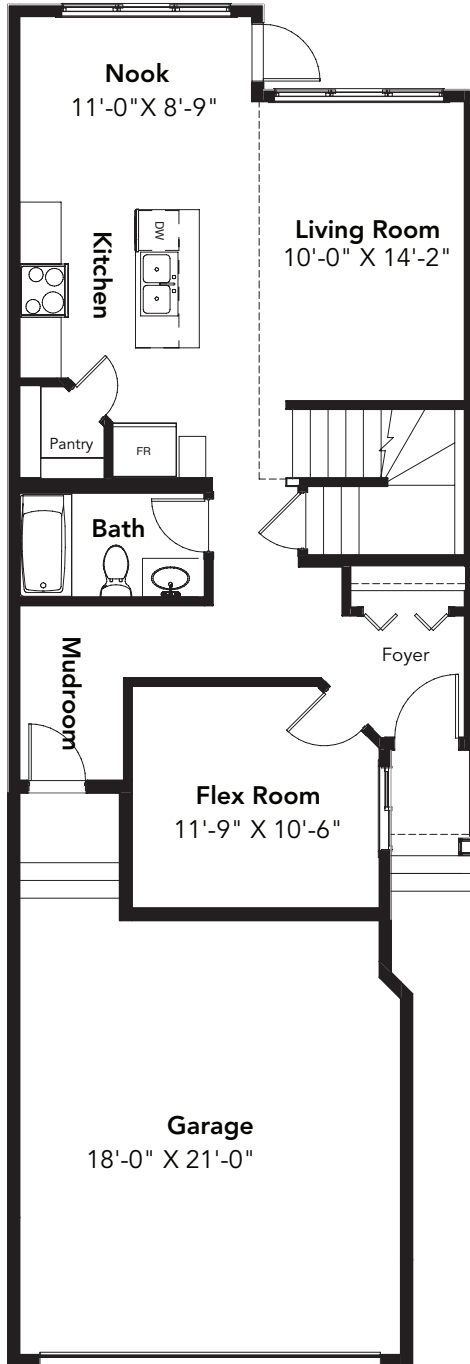

KELOWNA

3 BEDS
3 BATHS
1825 SQ FT
22' WIDE

MAIN FLOOR: 842 SQ FT

SECOND FLOOR: 983 SQ FT