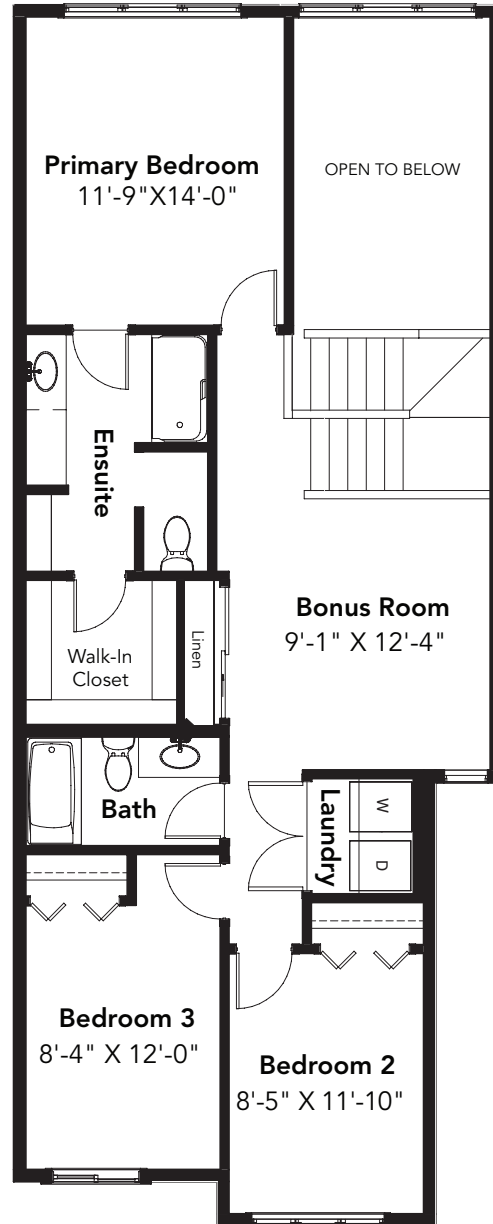

KELOWNA

3 BEDS
3 BATHS
1825 SQ FT
22' WIDE

MAIN FLOOR: 842 SQ FT

SECOND FLOOR: 983 SQ FT