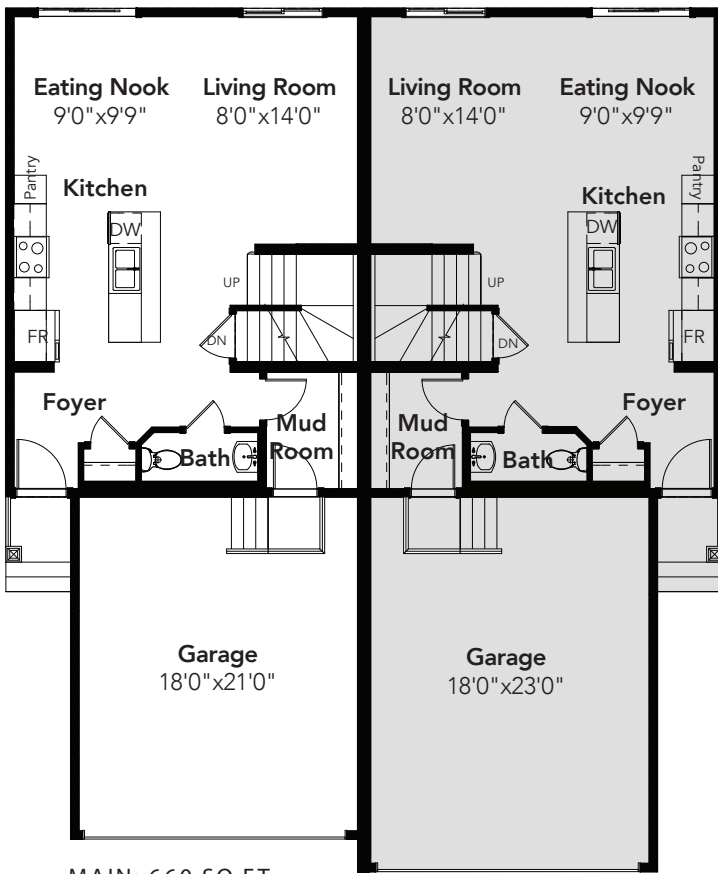

LOUISE

3 BEDS
 2.5 BATHS
 1440 SQ FT
 22' WIDE

MAIN: 660 SQ FT

MAIN: 660 SQ FT

SECOND: 796 SQ FT

SECOND: 780 SQ FT

© 2017 Landmark Group of Companies Inc. All rights reserved. Any use or reproduction in whole or in part of these promotional materials without the prior written authorization of Landmark Group of Companies Inc. is strictly prohibited. Floor plans, specifications, pricing and dimensions shown are approximate and subject to change without notice. Artist rendering shown. Interior room dimensions are taken from inside of walls. Garage dimensions are taken from outside of walls. Revised 05/12/17.