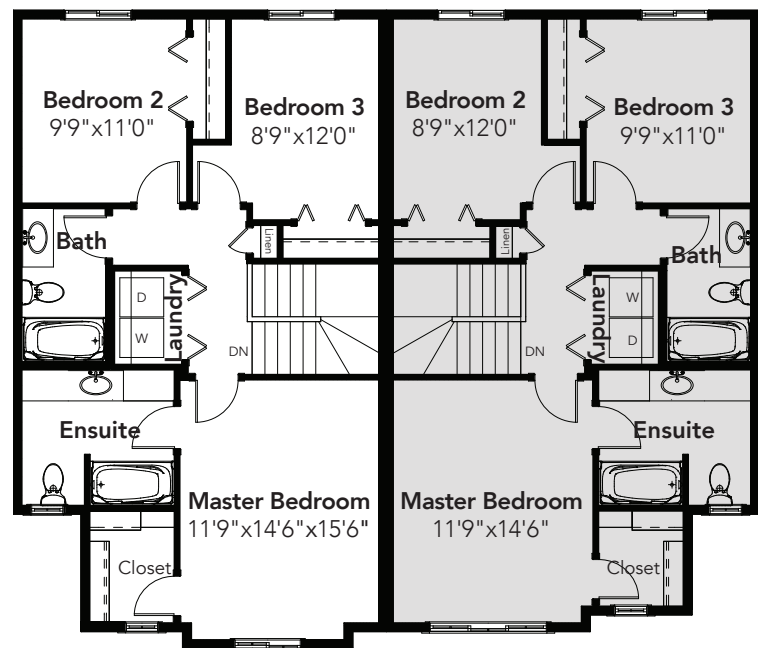

LOUISE

3 BEDS
 2.5 BATHS
 1440 SQ FT
 22' WIDE

MAIN: 660 SQ FT

MAIN: 660 SQ FT

SECOND: 796 SQ FT

SECOND: 780 SQ FT

© 2017 Landmark Group of Companies Inc. All rights reserved. Any use or reproduction in whole or in part of these promotional materials without the prior written authorization of Landmark Group of Companies Inc. is strictly prohibited. Floor plans, specifications, pricing and dimensions shown are approximate and subject to change without notice. Artist rendering shown. Interior room dimensions are taken from inside of walls. Garage dimensions are taken from outside of walls. Revised 05/12/17.