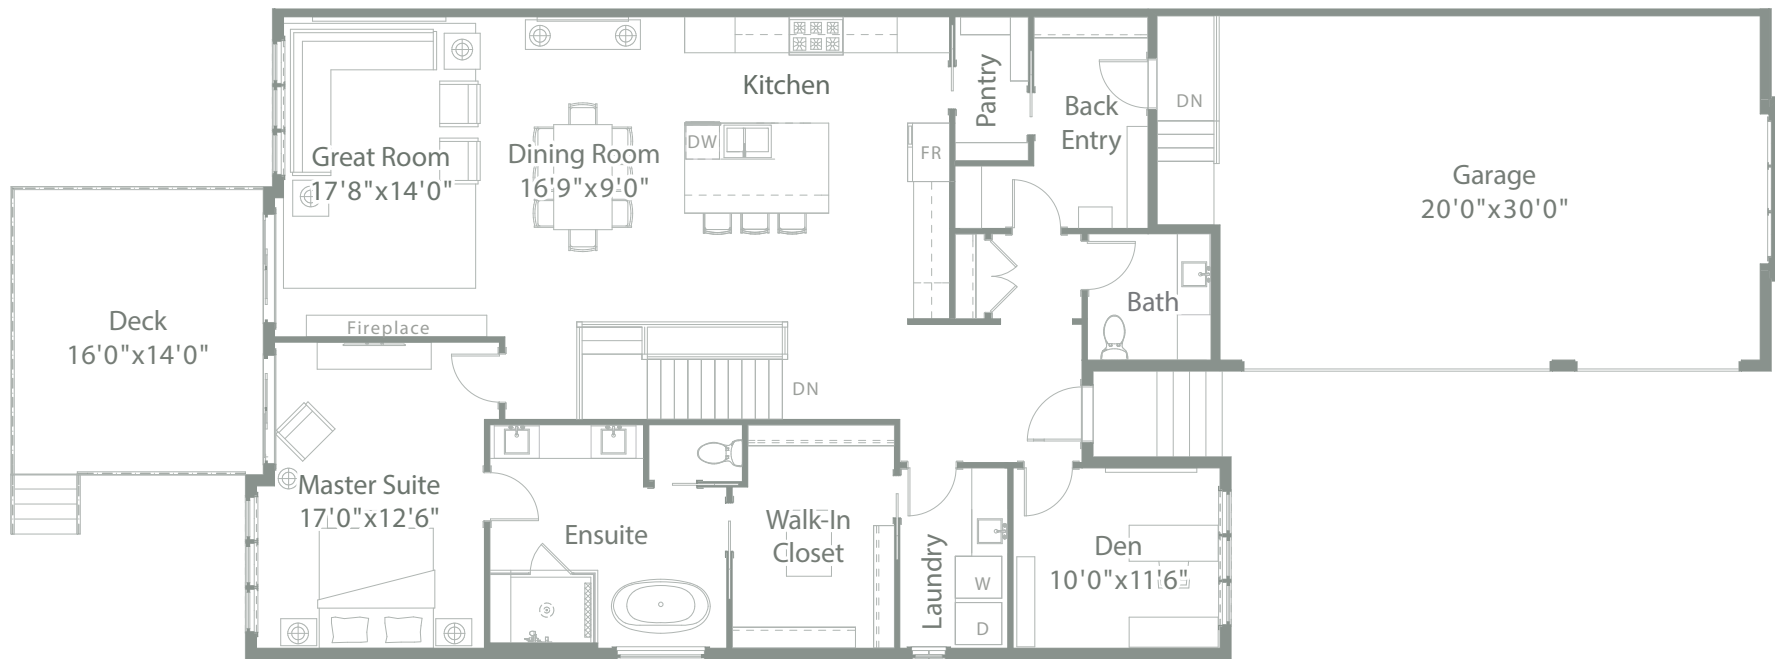

FLOOR PLANS - MORaine - MAIN LEVEL

MORaine

3,272 Sq. Ft.  
36' Wide

Main Level  
1841 Sq. Ft.

FLOOR PLANS - MORaine - LOWER LEVEL

MORaine

3272 Sq. Ft.  
36' Wide

Lower Level  
1431 Sq. Ft.

Your destiny is to reside in surroundings of uncompromised quality, comfort and beauty. Moraine offers an efficient layout featuring a contemporary great room awash in natural light and scenic views. A gourmet kitchen ensures easy entertaining and an opulent master suite pampers and rewards you at any time of the day.