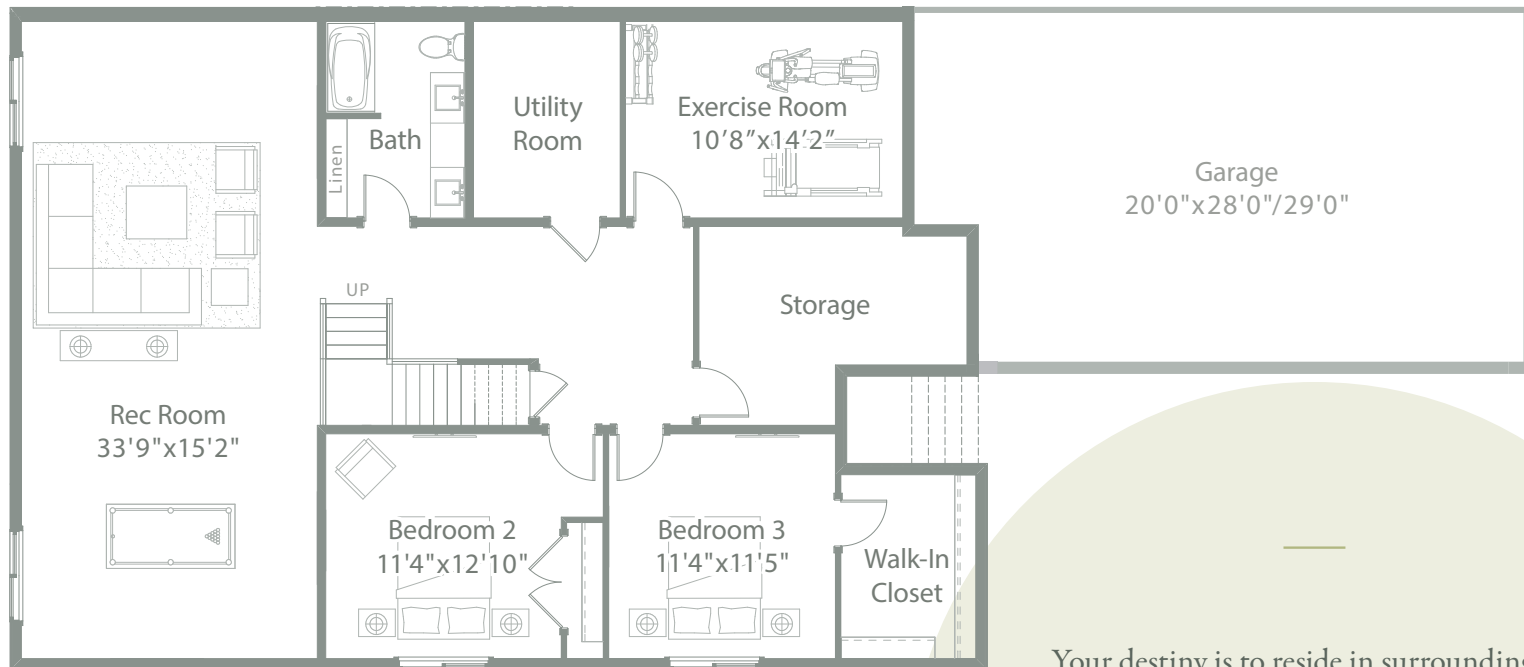

FLOOR PLANS - MORaine - MAIN LEVEL

MORaine

3,272 Sq. Ft.  
36' Wide

Main Level  
1841 Sq. Ft.

FLOOR PLANS - MORaine - LOWER LEVEL

MORaine

3272 Sq. Ft.  
36' Wide

Lower Level  
1431 Sq. Ft.

Your destiny is to reside in surroundings of uncompromised quality, comfort and beauty. Moraine offers an efficient layout featuring a contemporary great room awash in natural light and scenic views. A gourmet kitchen ensures easy entertaining and an opulent master suite pampers and rewards you at any time of the day.