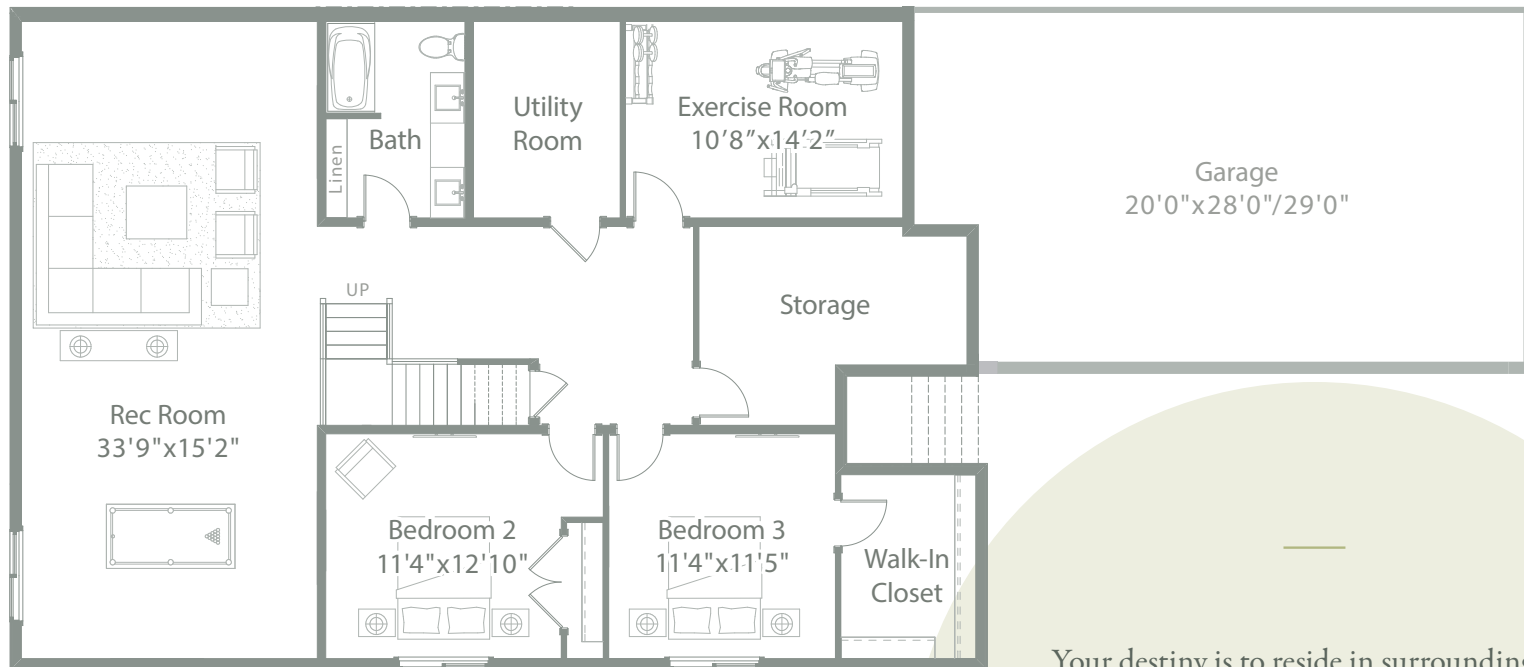

FLOOR PLANS - MORaine - MAIN LEVEL

MORaine

3,272 Sq. Ft.
36' Wide

Main Level
1841 Sq. Ft.

FLOOR PLANS - MORAINE - LOWER LEVEL

MORaine

3272 Sq. Ft.
36' Wide

Lower Level
1431 Sq. Ft.

Your destiny is to reside in surroundings of uncompromised quality, comfort and beauty. Moraine offers an efficient layout featuring a contemporary great room awash in natural light and scenic views. A gourmet kitchen ensures easy entertaining and an opulent master suite pampers and rewards you at any time of the day.