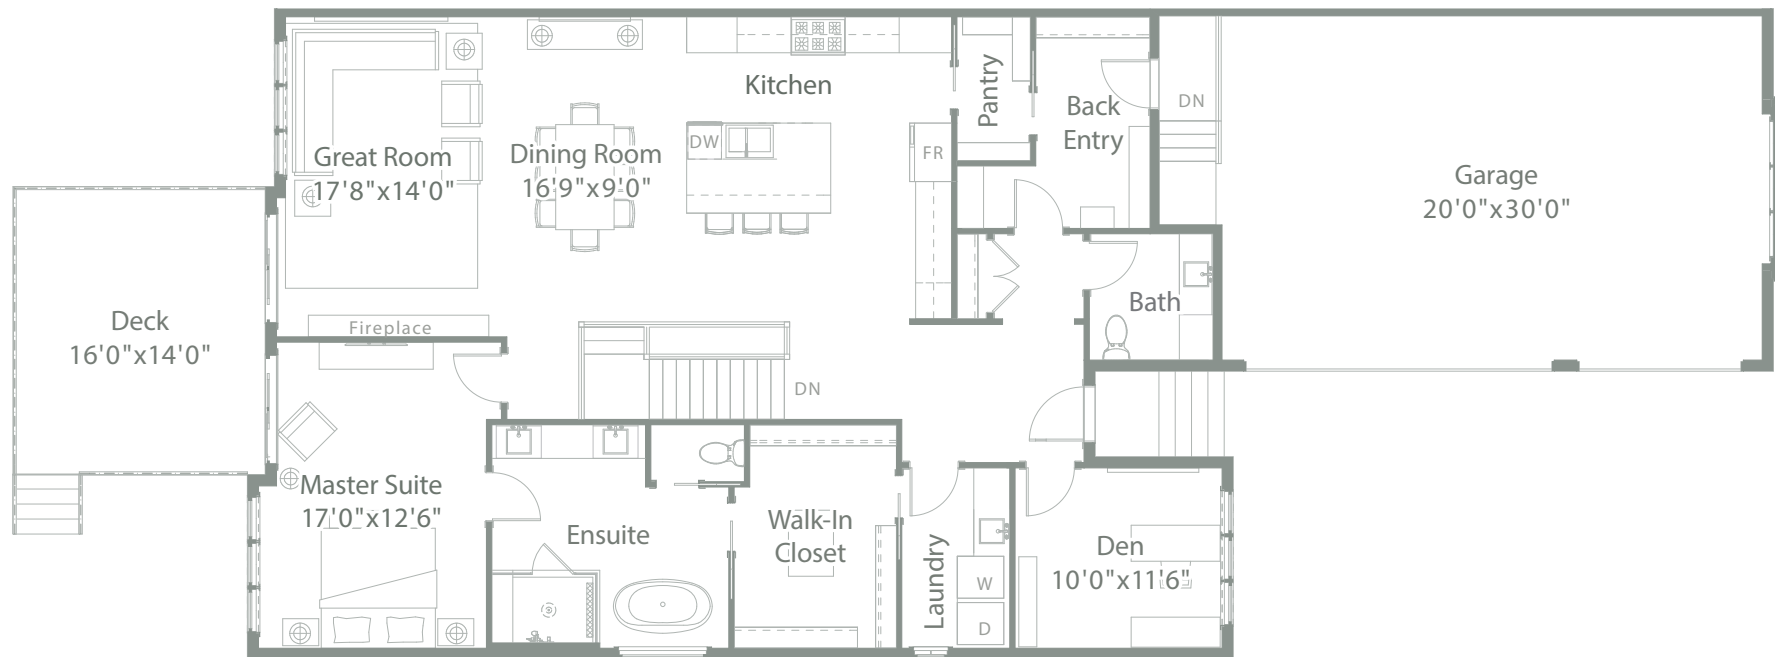

FLOOR PLANS - MORaine - MAIN LEVEL

MORaine

3,272 Sq. Ft.
36' Wide

Main Level
1841 Sq. Ft.

FLOOR PLANS - MORAINE - LOWER LEVEL

MORaine

3272 Sq. Ft.
36' Wide

Lower Level
1431 Sq. Ft.

Your destiny is to reside in surroundings of uncompromised quality, comfort and beauty. Moraine offers an efficient layout featuring a contemporary great room awash in natural light and scenic views. A gourmet kitchen ensures easy entertaining and an opulent master suite pampers and rewards you at any time of the day.