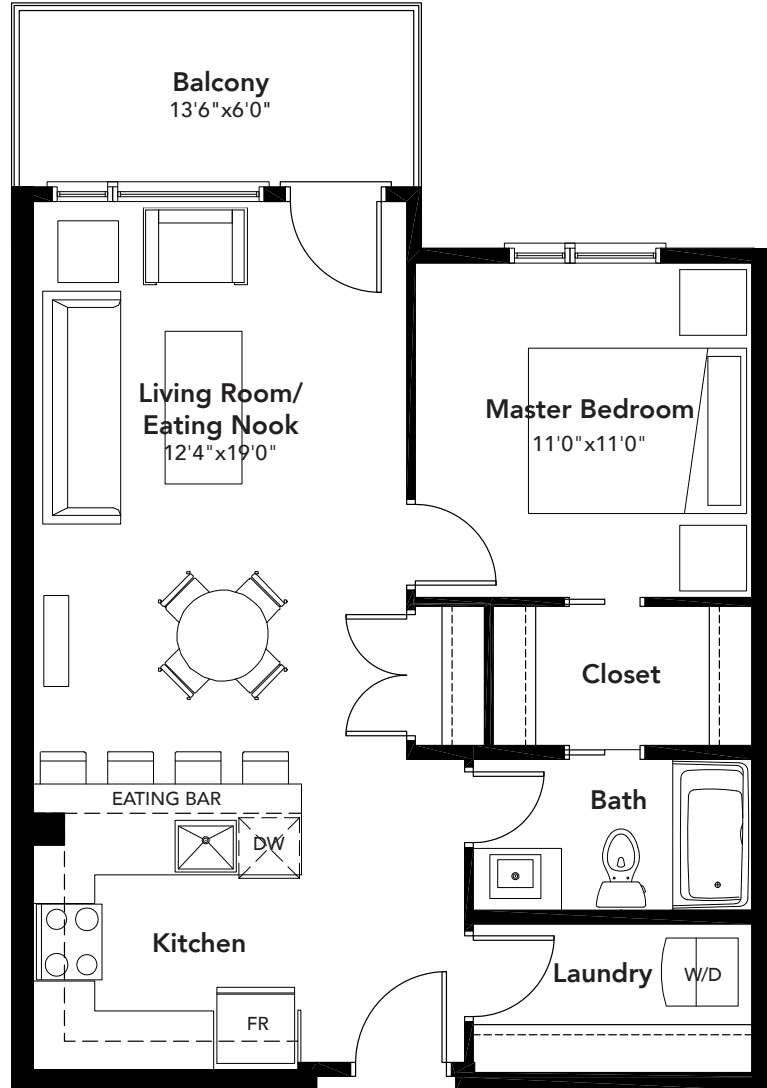

# Diseño in Sherwood

# VIDA

1 BEDROOM | 1 BATHROOM | 703 SQ FT

STYLISH MODERN VIBRANT

FLOOR 1

FLOORS 2-4

PROUDLY BUILT BY

© 2016 Landmark Group of Companies Inc. All rights reserved. Any use or reproduction in whole or in part of these promotional materials without the prior written authorization of Landmark Group of Companies Inc. is strictly prohibited. Floor plans, specifications, pricing and dimensions shown are approximate and subject to change without notice.